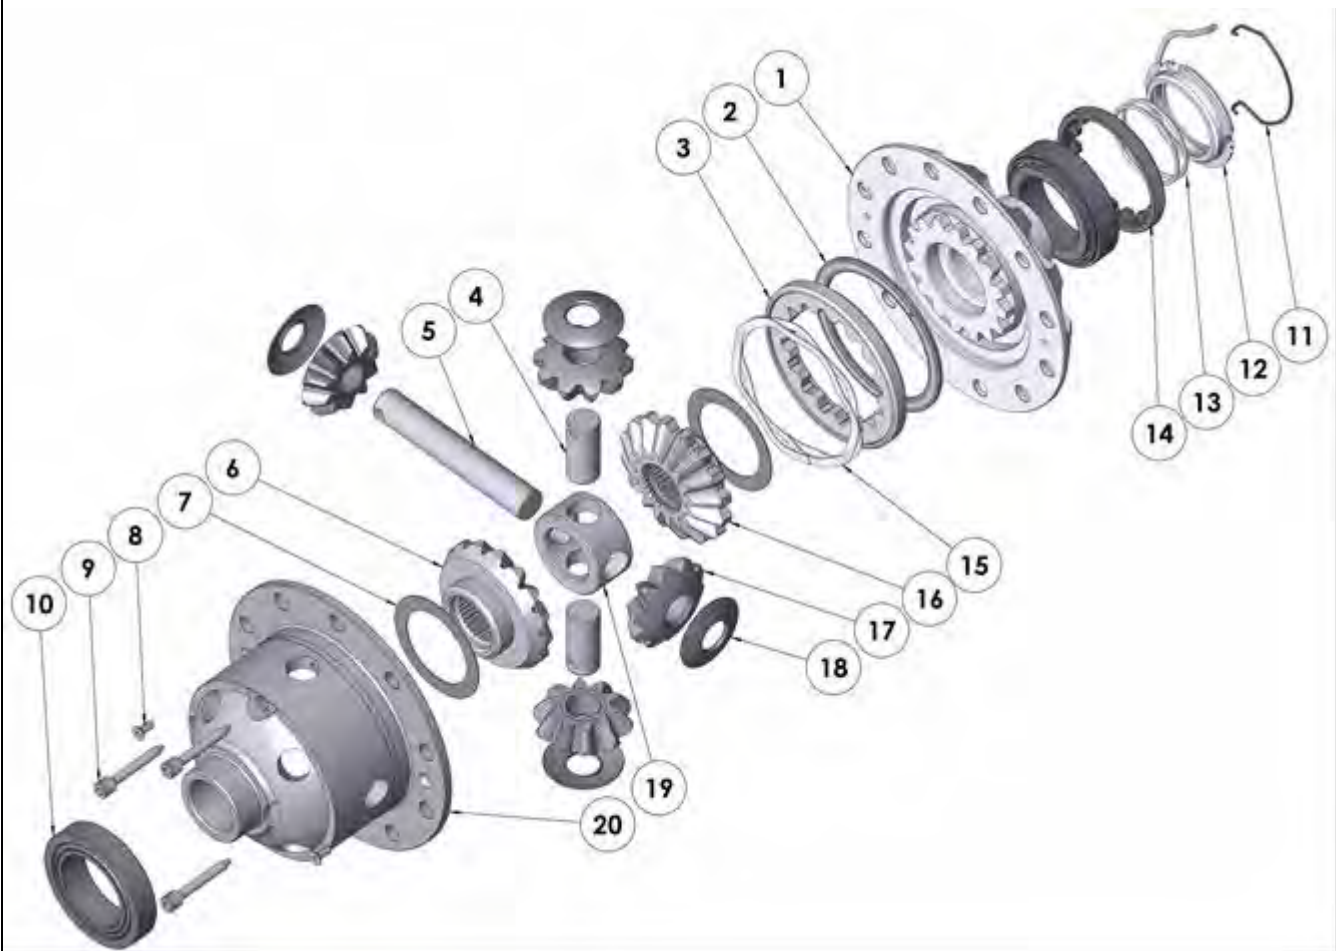

RD142

Toyota 8.9",50mm BRNG

PARTS LIST

ITEM #	QTY	DESCRIPTION	PART #	NOTES
01	1	FLANGE CAP KIT	027318SP	
02	1	BONDED SEAL	160702SP	
03	1	CLUTCH GEAR & WAVESPRING KIT	050906SP	
04	2	SHORT CROSS SHAFT	060403SP	
05	1	LONG CROSS SHAFT	060204SP	
06	1	SIDE GEAR	SEE NOTE	3
07	2	SIDE GEAR THRUST WASHER	SEE NOTE	4
08	1	COUNTERSUNK SCREW (PK OF 2)	200213SP	
09	1	RETAINING PIN SET (PK OF 4)	120601SP	
10	-	TAPERED ROLLER BEARING	NOT SUPPLIED	2
11	1	SEAL HOUSING RETAINING CLIP	150601SP	
12	1	SEAL HOUSING KIT	081901SP	
13	1	SEAL HOUSING O-RINGS (PK OF 2)	160207SP	1
14	1	ADJUSTER NUT	100101SP	
15	1	WAVESPRING	150706SP	
16	1	SPLINED SIDE GEAR	SEE NOTE	3
17	4	PINION GEAR	SEE NOTE	3
18	4	PINION THRUST WASHER	SEE NOTE	4
19	1	SPIDER BLOCK	070201SP	
20	1	DIFFERENTIAL CASE	013018SP	
*	1	BULKHEAD FITTING KIT (BANJO TYPE)	170114	5
*	1	AIR LINE (6mm DIA X 6m LONG)	170314	5
*	1	SOLENOID VALVE (12V)	180103	
*	1	SWITCH	180209SP	
*	1	SWITCH COVER (FRONT)	180210SP	
*	1	SWITCH COVER (REAR)	180211SP	
*	1	CABLE TIE (PK OF 25)	180305	
*	1	OPERATING & SERVICE MANUAL	210200	
*	1	INSTALLATION GUIDE	2102142	

* *Not illustrated in exploded view*

NOTES

- 1 For replacement O-rings use only BS136 Viton 75.
- 2 For 80mm Bearing OD use Timken Bearing #32010X (ARB# 160116).
- 3 Available only as complete 6 gear set # 728H181
- 4 Available only as complete thrust washer kit #730H01
- 5 All diffs produced before serial #17070001 came with 5mm air connection system. For information contact ARB.
- For 8.9" C-clip model refer to RD153 ([Section 2.153](#))
- Refer to seal housing set-up tech note ([Sec. 5.2](#)).
- Refer to pinion modification tech note ([Sec. 5.6](#)).

RD142

Toyota 8.9",50mm BRNG

EXPLODED DIAGRAM**SPECIFICATIONS**

Axle Spline	30 tooth, Ø33mm [1.31"]
Ratio Supported	All
Ring Gear ID	138.1mm [5.44"]
Ring Gear OD	225mm [8.9"]
Ring Gear Bolts	12 bolts on Ø156mm [6.14"]
Ring Gear Torque	120Nm [89 ft-lb]
Backlash	0.15-0.20mm [0.006-0.008"]
Bearing Cap Torque	110Nm [81 ft-lb]