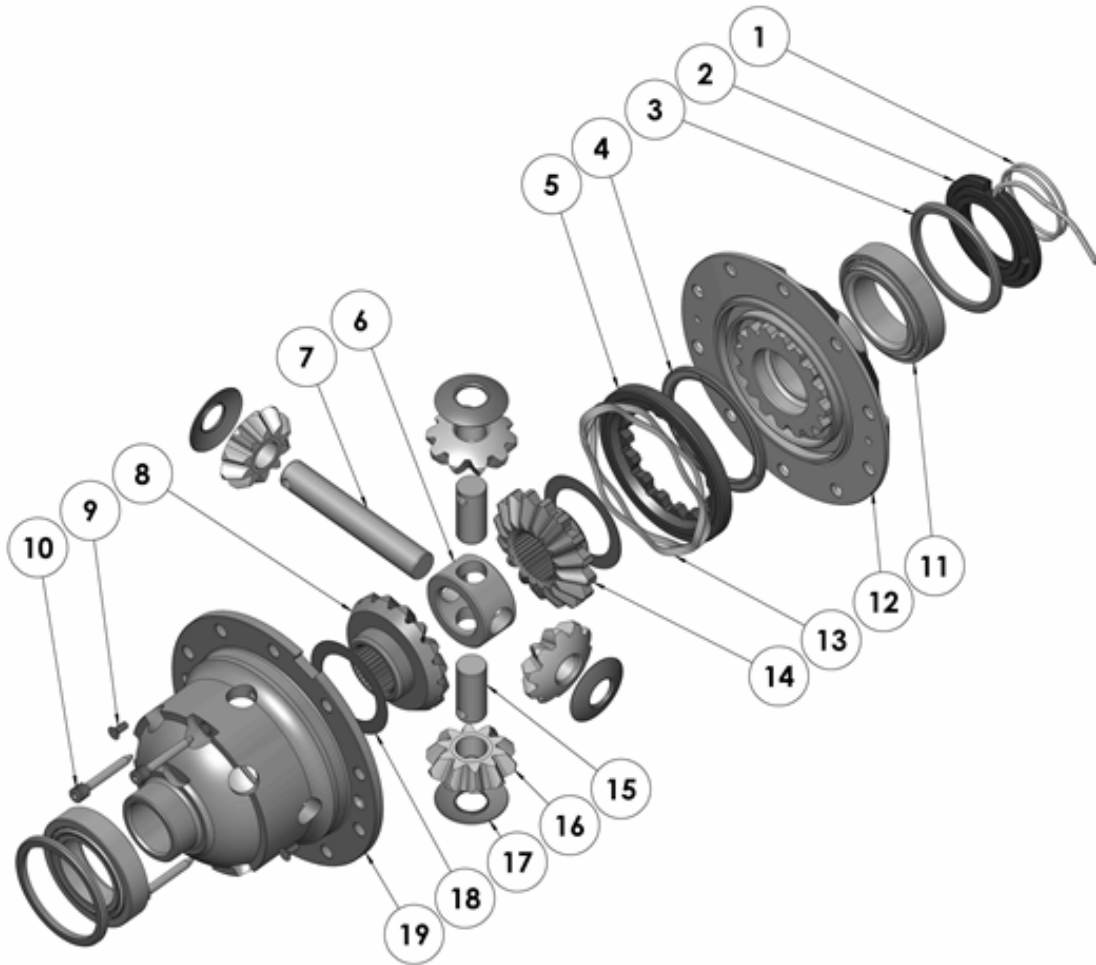

RD137

Nissan Pathfinder R51,33 SPL,RR

PARTS LIST

ITEM #	QTY	DESCRIPTION	PART #	NOTES
01	1	SEAL HOUSING O-RINGS (PK OF 2)	160207SP	1
02	1	SEAL HOUSING KIT	081808SP	
03	1	SHIM KIT	SHK001	
*	1	MASTER SHIM	150330	
04	1	BONDED SEAL	160703SP	
05	1	CLUTCH GEAR & WAVESPRING KIT	050904SP	4
06	1	SPIDER BLOCK	070201SP	
07	1	LONG CROSS SHAFT	060204SP	
08	1	SIDE GEAR	SEE NOTE	2
09	1	COUNTERSUNK SCREW (PK OF 2)	200213SP	
10	1	RETAINING PIN SET (PK OF 4)	120601SP	
11	-	TAPERED ROLLER BEARING	NOT SUPPLIED	
12	1	FLANGE CAP KIT	027315SP	
13	1	WAVESPRING	150704SP	
14	1	SPLINED SIDE GEAR	SEE NOTE	2
15	2	SHORT CROSS SHAFT	060403SP	
16	4	PINION GEAR	SEE NOTE	2
17	4	PINION THRUST WASHER	SEE NOTE	3
18	2	SIDE GEAR THRUST WASHER	SEE NOTE	3
19	1	DIFFERENTIAL CASE	013015SP	
*	1	BULKHEAD FITTING KIT (BANJO TYPE)	170114	5
*	1	AIR LINE (6mm DIA X 6m LONG)	170314	5
*	1	SOLENOID VALVE (12V)	180103	
*	1	SWITCH	180209SP	
*	1	SWITCH COVER (REAR)	180211SP	
*	1	CABLE TIE (PK OF 25)	180305	
*	1	OPERATING & SERVICE MANUAL	210200	
*	1	INSTALLATION GUIDE	2102137	

* *Not illustrated in exploded view*

NOTES

- 1 For replacement O-rings use only BS136 Viton 75.
- 2 Available only as complete 6 gear set # 728H161
- 3 Available only as complete thrust washer kit #730H01
- 4 Always bench test both engagement and disengagement of the clutch gear before reinstalling *Air Locker* into the vehicle.
- 5 All diffs produced before serial #17070001 came with 5mm air connection system. For information contact ARB.
- Refer to pinion modification tech note ([Sec. 5.6](#)).

RD137

Nissan Pathfinder R51,33 SPL,RR

EXPLODED DIAGRAM

SPECIFICATIONS

Axle Spline	33 tooth, Ø33.3mm [1.31"]
Ratio Supported	Not 3.36:1 (unconfirmed)
Ring Gear ID	146.0mm [5.75"]
Ring Gear Bolt Size	13mm
Ring Gear Bolts	12 bolts on Ø176mm [6.93"]
Ring Gear Torque	203Nm [150 ft-lb]
Backlash	0.15-0.20mm [0.006-0.008"]
Bearing Cap Torque	99Nm [73 ft-lb]