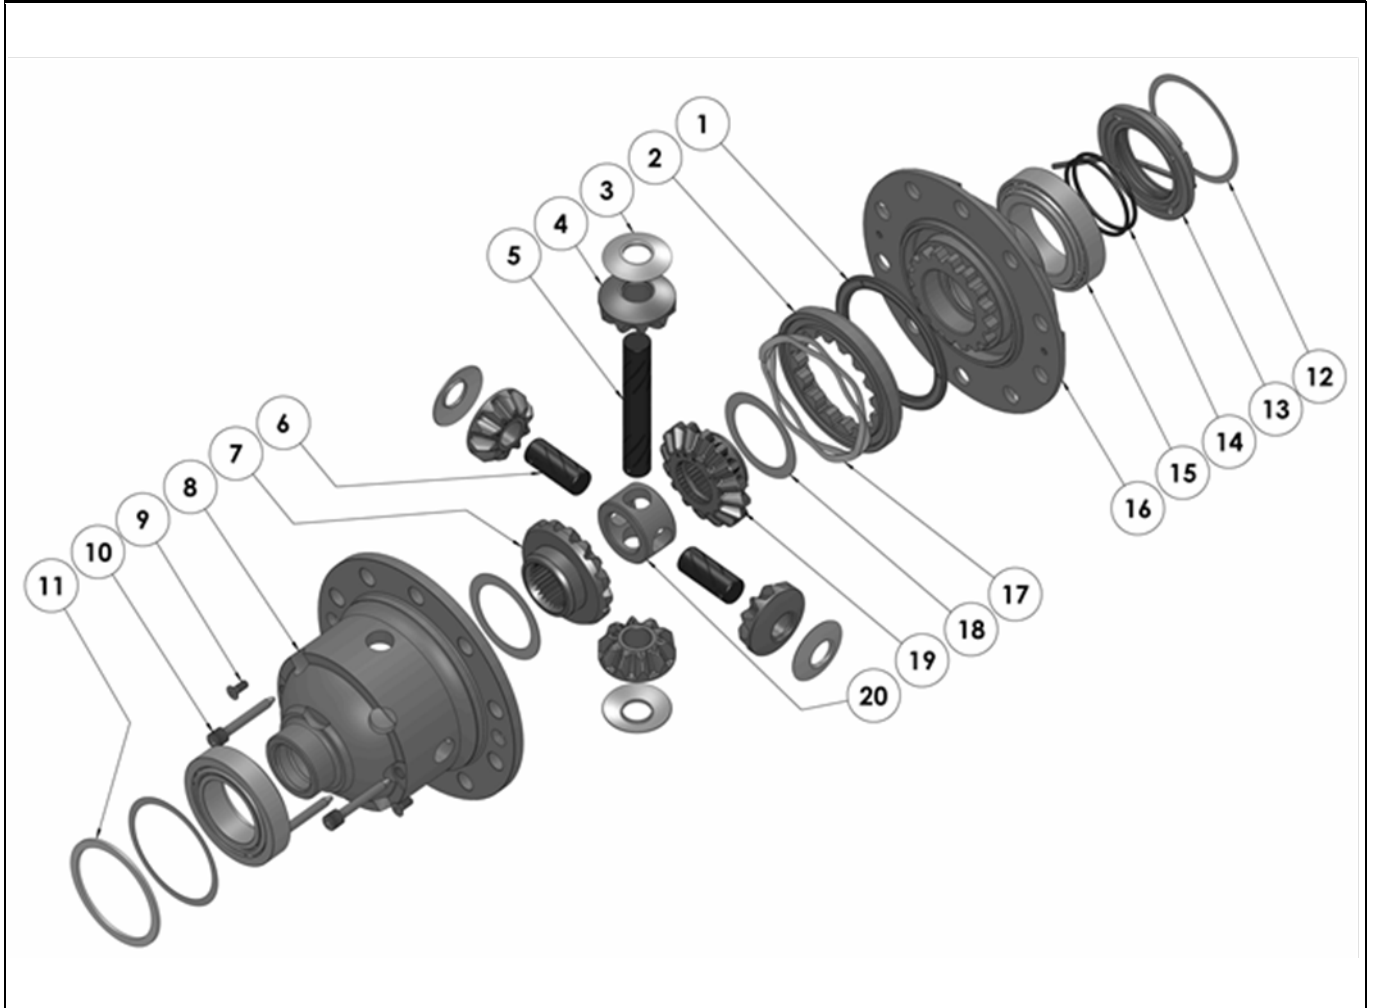

RD217

LR Discovery 3 + 4, FR, 29 SPL

PARTS LIST

ITEM #	QTY	DESCRIPTION	PART #	NOTES
01	1	BONDED SEAL	160701SP	
02	1	CLUTCH GEAR & WAVESPRING KIT	050902SP	
03	4	PINION THRUST WASHER	SEE NOTE	4
04	4	PINION GEAR	SEE NOTE	2
05	1	LONG CROSS SHAFT	061302SP	
06	2	SHORT CROSS SHAFT	061402SP	
07	1	SIDE GEAR	SEE NOTE	2
08	1	DIFFERENTIAL CASE	013120SP	
09	1	COUNTERSUNK SCREW (PK OF 2)	200213SP	
10	1	RETAINING PIN SET (PK OF 4)	120601SP	
11	1	OE MASTER SHIM	NOT SUPPLIED	
12	1	SHIM KIT	SHK008	
13	1	SEAL HOUSING KIT	081824SP	
14	1	SEAL HOUSING O-RINGS (PK OF 2)	160207SP	1
15	2	TAPERED ROLLER BEARING	NOT SUPPLIED	3
16	1	FLANGE CAP KIT	028520SP	
17	1	WAVESPRING	150702SP	
18	2	SIDE GEAR THRUST WASHER	SEE NOTE	4
19	1	SPLINED SIDE GEAR	SEE NOTE	2
20	1	SPIDER BLOCK	070503SP	
*	1	BULKHEAD FITTING KIT (BANJO TYPE)	170114	5
*	1	AIR LINE (6mm DIA X 6m LONG)	170314SP	5
*	1	SOLENOID VALVE (12V)	180103	
*	1	SWITCH	180209SP	
*	1	SWITCH COVER (FRONT)	180210SP	
*	1	CABLE TIE (PK OF 25)	180305	
*	1	OPERATING & SERVICE MANUAL	210200	
*	1	INSTALLATION GUIDE	2102217	

* *Not illustrated in exploded view*

NOTES

- 1 For replacement O-rings use only BS136 Viton 75.
- 2 Available only as complete 6 gear set # 728J101
- 3 This differential uses 2 different sized carrier bearings:
Timken 32010X (ARB #160116) on the Flange Cap side;
Timken LM603049-LM603011 (ARB #160104) on the Case side.
- 4 Available only as complete thrust washer kit #730J01
- 5 All diffs produced before serial #17070001 came with 5mm air connection system. For information contact ARB.

RD217

LR Discovery 3 + 4, FR, 29 SPL

EXPLODED DIAGRAM

SPECIFICATIONS

Axle Spline	29 tooth, Ø31.5mm [1.24"]
Ratio Supported	All
Ring Gear ID	118.0mm [4.64"]
Ring Gear OD	190mm [7.48"]
Ring Gear Bolts	10 bolts on Ø145.5mm [5.72"]
Ring Gear Torque	135Nm [100 ft-lb]
Backlash	0.35-0.45mm [0.013-0.017"] (measured off pinion)