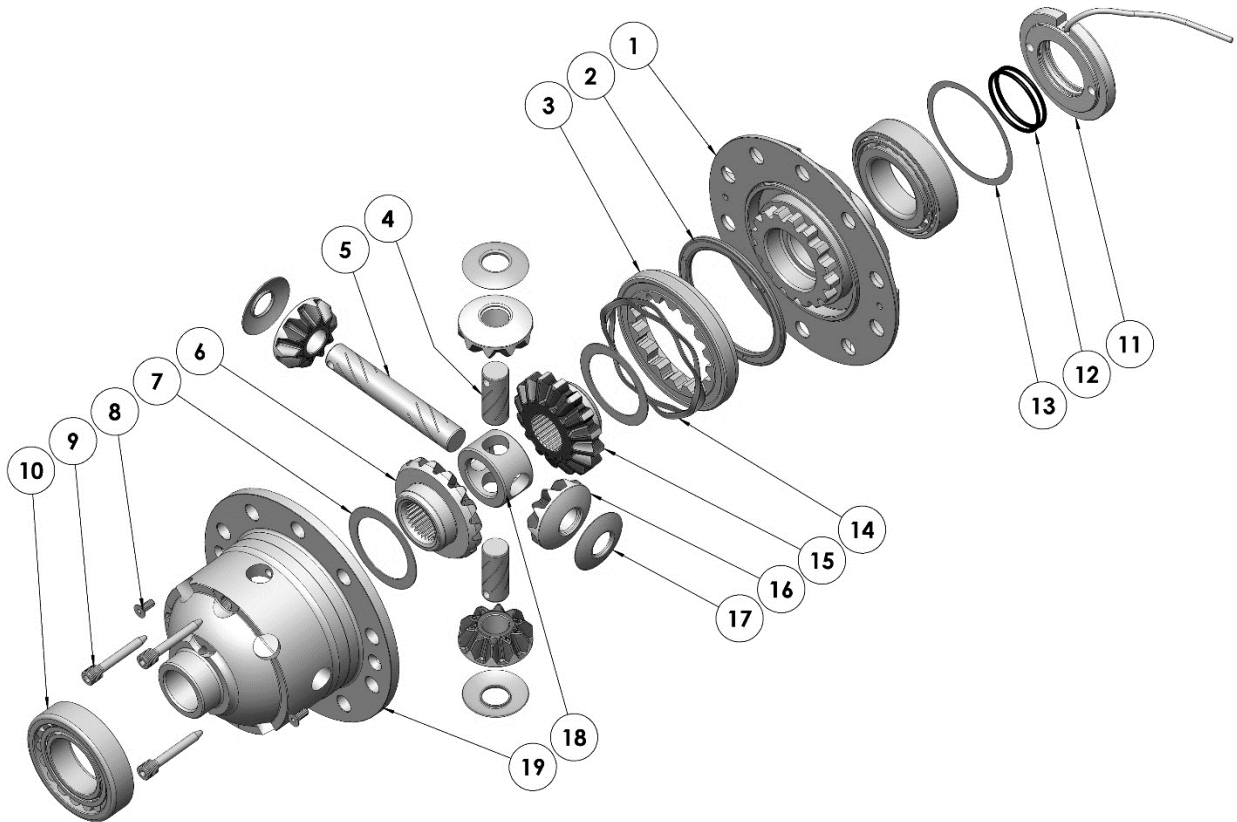

### PARTS LIST

ITEM #	QTY	DESCRIPTION	PART #	NOTES
1	1	FLANGE CAP KIT	028517SP	
2	1	BONDED SEAL	160701SP	
3	1	CLUTCH GEAR & WAVESPRING KIT	050903SP	
4	2	SHORT CROSS SHAFT	061402SP	
5	1	LONG CROSS SHAFT	061302SP	
6	1	SIDE GEAR	SEE NOTE	2
7	2	SIDE GEAR THRUST WASHER	SEE NOTE	4
8	1	COUNTERSUNK SCREW (PK OF 2)	200213SP	
9	1	RETAINING PIN SET (PK OF 4)	120601SP	
10	*	TAPERED ROLLER BEARING	NOT SUPPLIED	
11	1	SEAL HOUSING KIT	081819SP	
12	2	SEAL HOUSING O-RINGS (PK OF 2)	160206SP	1
13	1	SHIM KIT	SHK008	
14	1	WAVESPRING	150702SP	
15	1	SPLINED SIDE GEAR	SEE NOTE	2
16	4	PINION GEAR	SEE NOTE	2
17	4	PINION THRUST WASHER	SEE NOTE	4
18	1	SPIDER BLOCK	070503SP	
19	1	DIFFERENTIAL CASE	013126SP	
*	1	BULKHEAD FITTING (BANJO TYPE)	170114	5
*	1	AIR LINE (6mm DIA X 6m LONG)	170314SP	5
*	1	SOLENOID VALVE (12V)	180103	
*	1	SWITCH	180209SP	
*	1	SWITCH COVER (FRONT)	180210SP	
*	1	CABLE TIE (PK OF 25)	180305	
*	1	OPERATION & SERVICE MANUAL	210200	
*	1	INSTALLATION GUIDE	2102231	

\* *Not illustrated in exploded view*

### NOTES

- 1 For replacement O-rings use only BS130 Viton 75.
- 2 Available only as complete 6 gear set # 728J061
- 3 Torque to 58.8 Nm [43 ft-lb], then tighten bolts additionally by turning 34° to 39° further.
- 4 Available only as complete thrust washer kit #730J01
- 5 All diffs produced before serial #17070001 came with 5mm air connection system. For information contact ARB.
- For ratios of 3.69:1 and up, refer to RD230 ([Section 2.230](#))

### SPECIFICATIONS

Axle Spline	30 tooth, Ø30.8mm [1.21"]
Ratio Supported	3.54 & Down
Ring Gear ID	115.0mm [4.53"]
Ring Gear Bolts	10 bolts on Ø142mm [5.59"]
Ring Gear Bolt Size	12.2mm [0.48"]
Ring Gear Torque	SEE NOTE 3
Backlash	0.10-0.15mm [0.004"-0.006"]
Bearing Cap Torque	93 Nm [69 ft-lb]