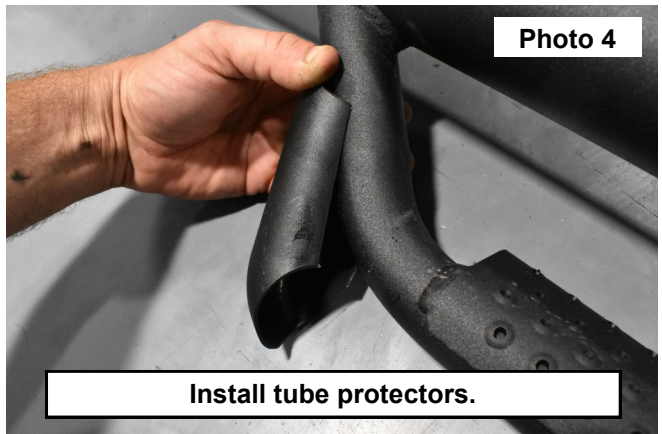

By purchasing any item sold by Rough Country, LLC, the buyer expressly warrants that he/she is in compliance with all applicable, State, and Local laws and regulations regarding the purchase, ownership, and use of the item. It shall be the buyers responsibility to comply with all Federal, State and Local laws governing the sales of any items listed, illustrated or sold. The buyer expressly agrees to indemnify and hold harmless Rough Country, LLC for all claims resulting directly or indirectly from the purchase, ownership, or use of the items.