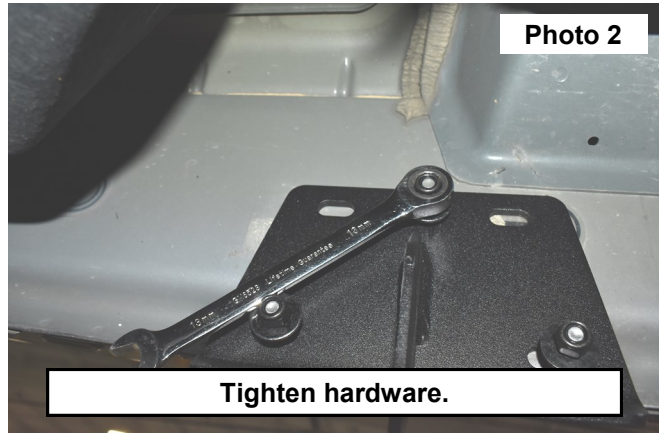

KIT CONTENTS:

- 1 - Dr. Side Step
- 1 - Pass. Side Step
- 4 - Round End cap
- 8 - Tube Protector

TOOLS NEEDED:
13mm Wrench or Socket

HARDWARE INCLUDED:
RCD1980CCABAG1
18 - 8mm Flange Nuts

Torque Specs:

Size	Grade 5	Grade 8	Size	Class 8.8	Class 10.9
5/16"	15 ft/lbs	20ft/lbs	6MM	5ft/lbs	9ft/lbs
3/8"	30 ft/lbs	35ft/lbs	8MM	18ft/lbs	23ft/lbs
7/16"	45 ft/lbs	60ft/lbs	10MM	32ft/lbs	45ft/lbs
1/2"	65 ft/lbs	90ft/lbs	12MM	55ft/lbs	75ft/lbs
9/16"	95 ft/lbs	130ft/lbs	14MM	85ft/lbs	120ft/lbs
5/8"	135ft/lbs	175ft/lbs	16MM	130ft/lbs	165ft/lbs
3/4"	185ft/lbs	280ft/lbs	18MM	170ft/lbs	240ft/lbs

INSTALLATION INSTRUCTONS

1. Locate the driver and passenger side steps.
2. Place the step brackets on the studs in the rocker panel of the truck.
3. Use Supplied 8mm flange nuts to attach the step. **See Photo 1.**
4. Tighten the nuts using a 13mm socket.. **See Photo 2.**