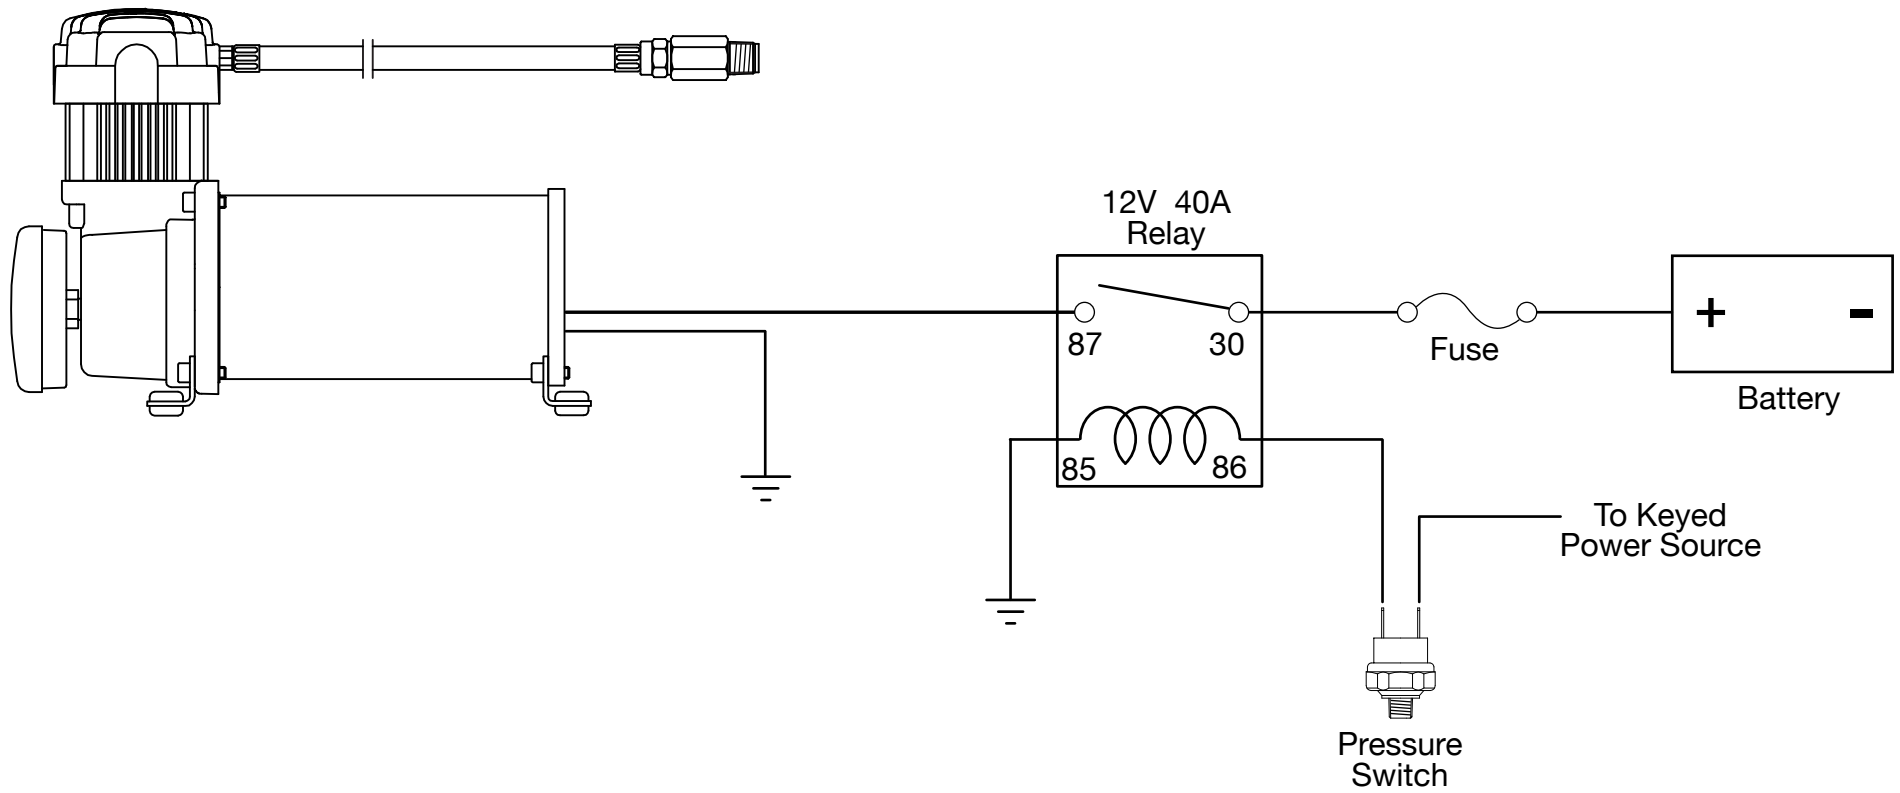

Your Vital Air Source

SINGLE "C" MODEL COMPRESSOR WIRING DIAGRAM

15 Edelman
Irvine, CA 92618
949-585-0011
www.viaircorp.com